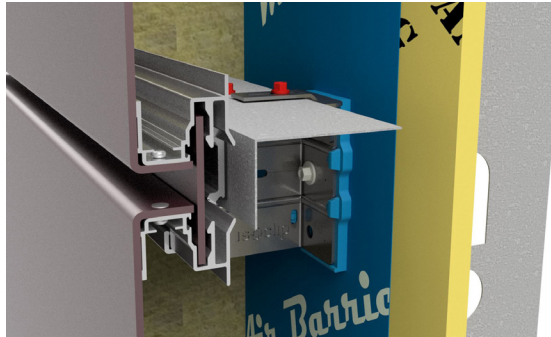

L-SUBGIRT

PREFORMED CLADDING SUPPORT

TECHNICAL INFORMATION

HORIZONTAL L-SUBGIRT

VERTICAL L-SUBGIRT

HORIZONTAL L-SUBGIRT SYSTEM UTILIZING ISO CLIPS

VERTICAL L-SUBGIRT SYSTEM UTILIZING ISO CLIPS

ISOCLIPS.COM
1-844-740-2050
info@isoclips.com

Fabricated by
Northern Facades Ltd.
Northernfacades.com

L-SUBGIRT

PREFORMED CLADDING SUPPORT

TECHNICAL INFORMATION

2.0" ISO CLIP COMPATIBLE L-SUBGIRT

HORIZONTAL ORIENTATION

Insulation Depth	Subgirt Dimensions	Subgirt System Depth (SSD)	Profile
2" - 2 1/2"	1 1/2" x 2"	2" - 2 5/8"	A
3" - 3 1/2"	2 1/2" x 2"	3" - 3 5/8"	B

- Available in Galvanized G90 or Galvalume
- Gauges Available: 20, 18, 16, 14
- Min/Max Lengths Available: 4' - 20'
- MLBL* Subgirt must be installed past the Minimum Load Bearing Line

VERTICAL ORIENTATION