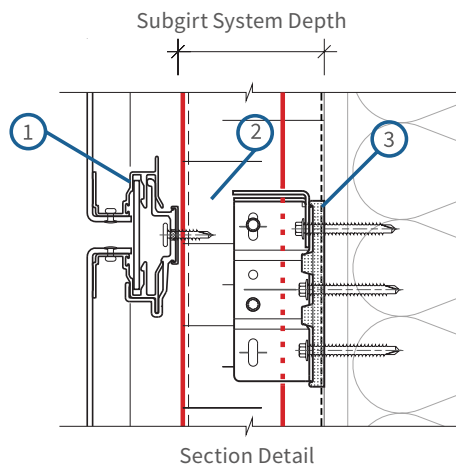

L-SUBGIRT

PREFORMED CLADDING SUPPORT

TECHNICAL INFORMATION

HORIZONTAL L-SUBGIRT

VERTICAL L-SUBGIRT

HORIZONTAL L-SUBGIRT SYSTEM UTILIZING ISO CLIPS

VERTICAL L-SUBGIRT SYSTEM UTILIZING ISO CLIPS

ISOCLIPS.COM
1-844-740-2050
info@isoclips.com

Fabricated by
Northern Facades Ltd.
Northernfacades.com

L-SUBGIRT

PREFORMED CLADDING SUPPORT

TECHNICAL INFORMATION

2.0" ISO CLIP COMPATIBLE L-SUBGIRT

HORIZONTAL ORIENTATION

Insulation Depth	Subgirt Dimensions	Subgirt System Depth (SSD)	Profile
2" - 2 1/2"	1 1/2" x 2"	2" - 2 5/8"	A
3" - 3 1/2"	2 1/2" x 2"	3" - 3 5/8"	B

- Available in Galvanized G90 or Galvalume
- Gauges Available: 20, 18, 16, 14
- Min/Max Lengths Available: 4' - 20'
- MLBL* Subgirt must be installed past the Minimum Load Bearing Line

VERTICAL ORIENTATION