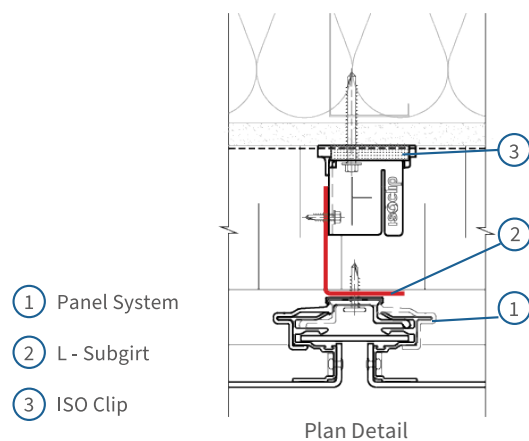

L-SUBGIRT

PREFORMED CLADDING SUPPORT

TECHNICAL INFORMATION

HORIZONTAL L-SUBGIRT

VERTICAL L-SUBGIRT

HORIZONTAL L-SUBGIRT SYSTEM UTILIZING ISO CLIPS

VERTICAL L-SUBGIRT SYSTEM UTILIZING ISO CLIPS

ISOCLIPS.COM
1-844-740-2050
info@isoclips.com

Fabricated by
Northern Facades Ltd.
Northernfacades.com

L-SUBGIRT

PREFORMED CLADDING SUPPORT

TECHNICAL INFORMATION

2.0" ISO CLIP COMPATIBLE L-SUBGIRT

HORIZONTAL ORIENTATION

Insulation Depth	Subgirt Dimensions	Subgirt System Depth (SSD)	Profile
2" - 2 1/2"	1 1/2" x 2"	2" - 2 5/8"	A
3" - 3 1/2"	2 1/2" x 2"	3" - 3 5/8"	B

- Available in Galvanized G90 or Galvalume
- Gauges Available: 20, 18, 16, 14
- Min/Max Lengths Available: 4' - 20'
- MLBL* Subgirt must be installed past the Minimum Load Bearing Line

VERTICAL ORIENTATION