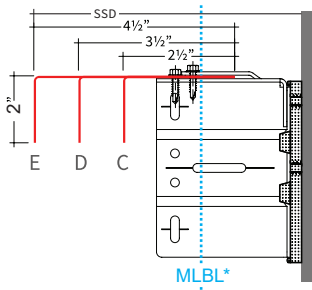

- Available in Galvanized G90 or Galvalume
- Gauges Available: 20, 18, 16, 14
- Min/Max Lengths Available: 4' - 20'
- MLBL* Subgirt must be installed past the Minimum Load Bearing Line

VERTICAL ORIENTATION

Plan Detail

3.25" ISO CLIP COMPATIBLE L-SUBGIRT

HORIZONTAL ORIENTATION

Section Detail

Insulation Depth	Subgirt Dimensions	Subgirt System Depth (SSD)	Profile
4"	2 1/2" x 2"	3 3/4" - 4 3/4"	C
5"	3 1/2" x 2"	4 3/4" - 5 3/4"	D
6"	4 1/2" x 2"	5 3/4" - 6 3/4"	E