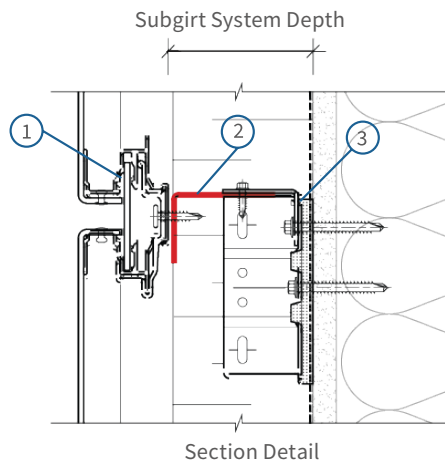

L-SUBGIRT

PREFORMED CLADDING SUPPORT

TECHNICAL INFORMATION

HORIZONTAL L-SUBGIRT

VERTICAL L-SUBGIRT

HORIZONTAL L-SUBGIRT SYSTEM UTILIZING ISO CLIPS

VERTICAL L-SUBGIRT SYSTEM UTILIZING ISO CLIPS

ISOCLIPS.COM
1-844-740-2050
info@isoclips.com

Fabricated by
Northern Facades Ltd.
Northernfacades.com

L-SUBGIRT

PREFORMED CLADDING SUPPORT

TECHNICAL INFORMATION

2.0" ISO CLIP COMPATIBLE L-SUBGIRT

HORIZONTAL ORIENTATION

Insulation Depth	Subgirt Dimensions	Subgirt System Depth (SSD)	Profile
2" - 2 1/2"	1 1/2" x 2"	2" - 2 5/8"	A
3" - 3 1/2"	2 1/2" x 2"	3" - 3 5/8"	B

- Available in Galvanized G90 or Galvalume
- Gauges Available: 20, 18, 16, 14
- Min/Max Lengths Available: 4' - 20'
- MLBL* Subgirt must be installed past the Minimum Load Bearing Line

VERTICAL ORIENTATION