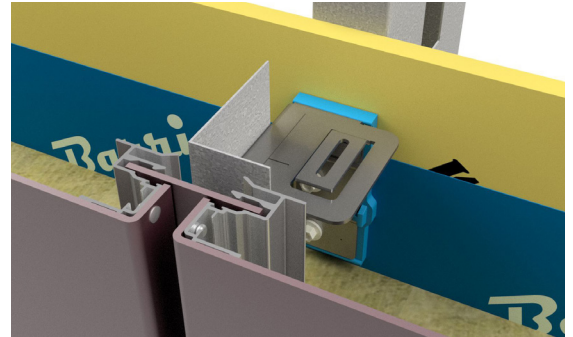

L-SUBGIRT

PREFORMED CLADDING SUPPORT

TECHNICAL INFORMATION

HORIZONTAL L-SUBGIRT

VERTICAL L-SUBGIRT

HORIZONTAL L-SUBGIRT SYSTEM UTILIZING ISO CLIPS

VERTICAL L-SUBGIRT SYSTEM UTILIZING ISO CLIPS

ISOCLIPS.COM
1-844-740-2050
info@isoclips.com

Fabricated by
Northern Facades Ltd.
Northernfacades.com

L-SUBGIRT

PREFORMED CLADDING SUPPORT

TECHNICAL INFORMATION

2.0" ISO CLIP COMPATIBLE L-SUBGIRT

HORIZONTAL ORIENTATION

Insulation Depth	Subgirt Dimensions	Subgirt System Depth (SSD)	Profile
2" - 2 1/2"	1 1/2" x 2"	2" - 2 5/8"	A
3" - 3 1/2"	2 1/2" x 2"	3" - 3 5/8"	B

- Available in Galvanized G90 or Galvalume
- Gauges Available: 20, 18, 16, 14
- Min/Max Lengths Available: 4' - 20'
- MLBL* Subgirt must be installed past the Minimum Load Bearing Line

VERTICAL ORIENTATION