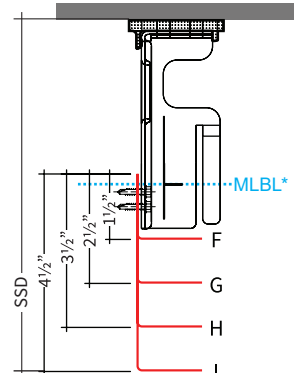

- Available in Galvanized G90 or Galvalume
- Gauges Available: 20, 18, 16, 14
- Min/Max Lengths Available: 4' - 20'
- MLBL* Subgirt must be installed past the Minimum Load Bearing Line

VERTICAL ORIENTATION

Plan Detail

4.75" ISO CLIP COMPATIBLE L-SUBGIRT

HORIZONTAL ORIENTATION

Section Detail

Insulation Depth	Subgirt Dimensions	Subgirt System Depth (SSD)	Profile
5"	1 1/2" x 2"	4 3/4" - 5 1/4"	F
6"	2 1/2" x 2"	5 1/4" - 6 1/4"	G
7"	3 1/2" x 2"	6 1/4" - 7 1/4"	H
8"	4 1/2" x 2"	7 1/4" - 8 1/4"	I