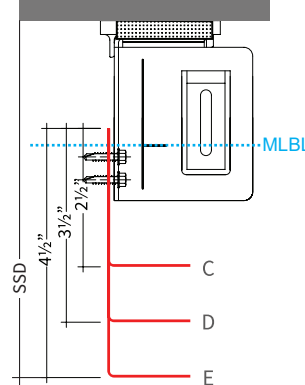

- Available in Galvanized G90 or Galvalume
- Gauges Available: 20, 18, 16, 14
- Min/Max Lengths Available: 4' - 20'
- MLBL* Subgirt must be installed past the Minimum Load Bearing Line

VERTICAL ORIENTATION

Plan Detail

3.25" ISO CLIP COMPATIBLE L-SUBGIRT

HORIZONTAL ORIENTATION

Section Detail

Insulation Depth	Subgirt Dimensions	Subgirt System Depth (SSD)	Profile
4"	2 1/2" x 2"	3 3/4" - 4 3/4"	C
5"	3 1/2" x 2"	4 3/4" - 5 3/4"	D
6"	4 1/2" x 2"	5 3/4" - 6 3/4"	E

Plan Detail

4.75" ISO CLIP COMPATIBLE L-SUBGIRT

HORIZONTAL ORIENTATION

Section Detail

Insulation Depth	Subgirt Dimensions	Subgirt System Depth (SSD)	Profile
5"	1 1/2" x 2"	4 3/4" - 5 1/4"	F
6"	2 1/2" x 2"	5 1/4" - 6 1/4"	G
7"	3 1/2" x 2"	6 1/4" - 7 1/4"	H
8"	4 1/2" x 2"	7 1/4" - 8 1/4"	I