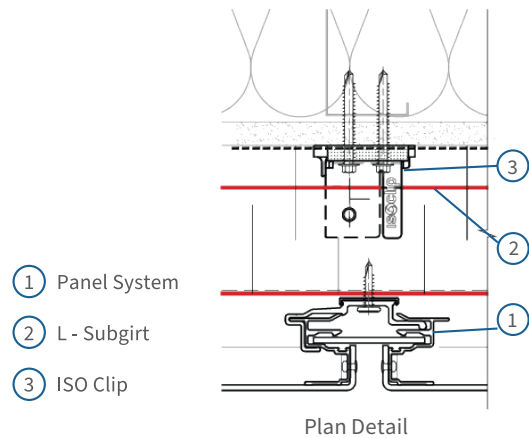

L-SUBGIRT

PREFORMED CLADDING SUPPORT

TECHNICAL INFORMATION

HORIZONTAL L-SUBGIRT

VERTICAL L-SUBGIRT

HORIZONTAL L-SUBGIRT SYSTEM UTILIZING ISO CLIPS

VERTICAL L-SUBGIRT SYSTEM UTILIZING ISO CLIPS

ISOCLIPS.COM
1-844-740-2050
info@isoclips.com

Fabricated by
Northern Facades Ltd.
Northernfacades.com

L-SUBGIRT

PREFORMED CLADDING SUPPORT

TECHNICAL INFORMATION

2.0" ISO CLIP COMPATIBLE L-SUBGIRT

HORIZONTAL ORIENTATION

Insulation Depth	Subgirt Dimensions	Subgirt System Depth (SSD)	Profile
2" - 2 1/2"	1 1/2" x 2"	2" - 2 5/8"	A
3" - 3 1/2"	2 1/2" x 2"	3" - 3 5/8"	B

- Available in Galvanized G90 or Galvalume
- Gauges Available: 20, 18, 16, 14
- Min/Max Lengths Available: 4' - 20'
- MLBL* Subgirt must be installed past the Minimum Load Bearing Line

VERTICAL ORIENTATION