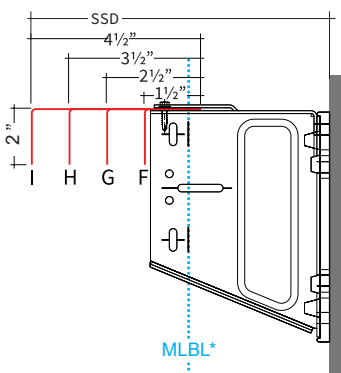

Plan Detail

3.25" ISO CLIP COMPATIBLE L-SUBGIRT

HORIZONTAL ORIENTATION

Section Detail

Insulation Depth	Subgirt Dimensions	Subgirt System Depth (SSD)	Profile
4"	2 1/2" x 2"	3 3/4" - 4 3/4"	C
5"	3 1/2" x 2"	4 3/4" - 5 3/4"	D
6"	4 1/2" x 2"	5 3/4" - 6 3/4"	E

- Available in Galvanized G90 or Galvalume
- Gauges Available: 20, 18, 16, 14
- Min/Max Lengths Available: 4' - 20'
- MLBL* Subgirt must be installed past the Minimum Load Bearing Line

VERTICAL ORIENTATION

Plan Detail

4.75" ISO CLIP COMPATIBLE L-SUBGIRT

HORIZONTAL ORIENTATION

Section Detail

Insulation Depth	Subgirt Dimensions	Subgirt System Depth (SSD)	Profile
5"	1 1/2" x 2"	4 3/4" - 5 1/4"	F
6"	2 1/2" x 2"	5 1/4" - 6 1/4"	G
7"	3 1/2" x 2"	6 1/4" - 7 1/4"	H
8"	4 1/2" x 2"	7 1/4" - 8 1/4"	I