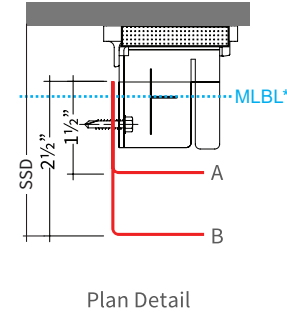

Fabricated by
Northern Facades Ltd.
Northernfacades.com

L-SUBGIRT

PREFORMED CLADDING SUPPORT

TECHNICAL INFORMATION

2.0" ISO CLIP COMPATIBLE L-SUBGIRT

HORIZONTAL ORIENTATION

Insulation Depth	Subgirt Dimensions	Subgirt System Depth (SSD)	Profile
2" - 2 1/2"	1 1/2" x 2"	2" - 2 5/8"	A
3" - 3 1/2"	2 1/2" x 2"	3" - 3 5/8"	B

- Available in Galvanized G90 or Galvalume
- Gauges Available: 20, 18, 16, 14
- Min/Max Lengths Available: 4' - 20'
- MLBL* Subgirt must be installed past the Minimum Load Bearing Line

VERTICAL ORIENTATION

Plan Detail

3.25" ISO CLIP COMPATIBLE L-SUBGIRT

HORIZONTAL ORIENTATION

Section Detail

Insulation Depth	Subgirt Dimensions	Subgirt System Depth (SSD)	Profile
4"	2 1/2" x 2"	3 3/4" - 4 3/4"	C
5"	3 1/2" x 2"	4 3/4" - 5 3/4"	D
6"	4 1/2" x 2"	5 3/4" - 6 3/4"	E