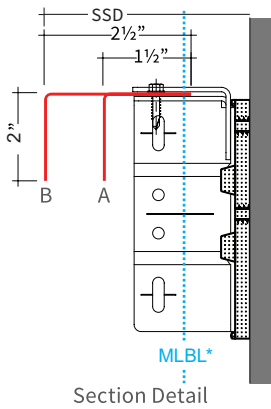

Fabricated by
Northern Facades Ltd.
Northernfacades.com

L-SUBGIRT

PREFORMED CLADDING SUPPORT

TECHNICAL INFORMATION

2.0" ISO CLIP COMPATIBLE L-SUBGIRT

HORIZONTAL ORIENTATION

Insulation Depth	Subgirt Dimensions	Subgirt System Depth (SSD)	Profile
2" - 2 1/2"	1 1/2" x 2"	2" - 2 5/8"	A
3" - 3 1/2"	2 1/2" x 2"	3" - 3 5/8"	B

- Available in Galvanized G90 or Galvalume
- Gauges Available: 20, 18, 16, 14
- Min/Max Lengths Available: 4' - 20'
- MLBL* Subgirt must be installed past the Minimum Load Bearing Line

VERTICAL ORIENTATION

Plan Detail

3.25" ISO CLIP COMPATIBLE L-SUBGIRT

HORIZONTAL ORIENTATION

Section Detail

Insulation Depth	Subgirt Dimensions	Subgirt System Depth (SSD)	Profile
4"	2 1/2" x 2"	3 3/4" - 4 3/4"	C
5"	3 1/2" x 2"	4 3/4" - 5 3/4"	D
6"	4 1/2" x 2"	5 3/4" - 6 3/4"	E